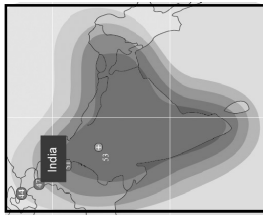

FREQ/POL	CHANNEL	SR	FEC	FREE / SCRAM	NOTES
4054 V	Tamil, CNBC Bajar, News 18 Assam & North-East, News 18 India, MTV HD+	4400	3/4	Irdeto 2 HD	C Beam
4059 V	Airang World	3529	3/4	FTA	C Beam
4064 H	CTS (South Korea)	19850	7/8	FTA	C Beam
4064 V	Aljazeera English, CNBC Asia-Pacific, CGTN, EWTN Africa - Asia, ABC Australia Asia, BBC World News South Asia, Radio Australia English for the Pacific, Radio Australia English for Asia, EWTN Radio	4400	3/4	Irdeto 2 / PowerVu/FTA	C Beam
4069 V	Sanskrit TV, Satsang TV	2500	2/3	FTA	C Beam
4076 V	Hope Channel International	3906	5/6	FTA	C Beam
4083 V	TRT World HD	3428	3/4	FTA HD	C Beam
4090 H	China Radio International	14368	3/4	FTA	C Beam
4092 V	Travel XP HD(scr), Kashish News, Taaza TV, STV Haryana News, Travel XP Tamil (scr), Sangeet Marathi, VTV News, Travel XP HD (scr), Hi Dosti, Bangla Talkies, Foodxp, Bhojpuri Cinema	2963	3/4	MPEG4 / FTA / Irdeto 2	C Beam
4103 H	YTN World	5720	3/4	FTA	C Beam
4116 V	CNN News 18, News 18, News 18 UK	5720	3/4	FTA	C Beam
4124 H	IndiaSign: PTC News, PTC Punjabi, PTC Chakde, PTC Punjabi Gold, Oscar Movies Bhojpuri, PTC Simran, PTC Music	8800	5/6	Conax, Irdeto 2	C Beam
4130 V	NHK World Network, NHK World Japan, NHK World Premium, NHK World Japan Radio	22193	3/5	DVB S2 Mpeg 4	C Beam
4150 H	Jaya TV HD, Jaya Plus, Jaya Max	12800	3/4	MPEG-4/HD	C Beam
4155 V	Urdi 1 ME (scr), Peace TV Urdu, Peace Tv English, Peace TV Bangla, Peace TV Chinese, Huda TV, I Plus TV	14400	3/4	MPEG4/Irdeto2	C Beam
4163 H	Zee Cinema HD, Zee TV HD, Zee Anmol, & Pictures HD, Zee Marathi HD, Zee Telugu HD, Zee Kannada HD	22500	5/6	FTA / Irdeto 2	C Beam
4182 H	WION, EZ Mail, Zee Kalak, Zee Salaam, Zee UP / Uttarakhand	7500	5/6	DVB S2 Conax	C Beam
4184 V	Aaj Tak India Today, Good News Today, Aaj Tak International, India Today International, Aaj Tak UK, Aaj Tak Planetcast: 4TV, Sahana News, News 1st (India), News India 24x7, Anjan TV, Food Food, India Ahead, Ahsas TV, Republic TV, Harvest TV, Keralaam, Jai Maharashtra, Republic Bangla, 1st India	16296	3/4	Mpeg 4 Conax Irdeto-2	C Beam
4195 H	Sky News International	21600	5/6	FTA Mpeg4	C Beam
		4000	1/2	PowerVu	C Beam
GSAT-18 at 74 Deg East Bom Az 173 EI 73, Bir Az 191 EI 74, Del Az 184 EI 56, Chennai Az 202 EI 73, Bhopal Az 186 EI 62 Cal Az 212 EI 59					
3777 H	DD News HD, DD Retro	4000	3/4	Mpeg 4 BISS	India Beam
3782 H	DD National, DD News, DD Retro, DD Sports	2000	3/4	Mpeg 4 BISS	India Beam
11578 H	Utkarsh Channel 4, Utkarsh Channel 1, Utkarsh Channel 2, Utkarsh Channel 3	5000	3/4	Mpeg 2 FTA	India Beam
11667 V	KITE VICTERS: KITE VICTERS Plus, KITE VICTERS	2000	3/4	Mpeg2 FTA	India Beam
11681 V	VTU	2966	3/4	Mpeg 2 FTA	India Beam
11686 V	Lokshiksha, Sanchar	2900	3/4	Mpeg 2 FTA	India Beam
ABS 2 at 75 deg E: Bom Az 173 EI 73, Bir Az 191 EI 74, Del Az 184 EI 56, Chennai Az 202 EI 73, Bhopal Az 186 EI 62 Cal Az 212 EI 59					
3606 V	AP1 TV	2707	5/6	DVB-S2	Global Beam
12524 H	Supreme Master TV, TBN Inspire International, SBN International, TBN Asia, Daystar TV, Hwarzan Satellite TV	30000	1/2	FTA	India Beam
APSTAR 7 at 76.5 deg E: Bom Az 168 EI 67, Bir Az 184 EI 74, Del 181 EI 56, Chennai Az 196 EI 73, Bhopal Az 183 EI 63 Cal Az 209 EI 60					
3634 H	Kantipur Media Group: Kantipur TV, Kantipur Cineplex	6000	3/5	DVB-S28PSK	Asia Beam
3642 H	Image Channel	3200	3/5	MPEG-4/SD	Asia Beam
3705 H	NTV Itahari	4166	3/5	MPEG-4/HD	Asia Beam
3710 H	NTV Kohalpur	4166	3/5	MPEG-4/HD	Asia Beam
3720 H	Nepal TV: NTV Plus, NTV News, NTV National	12500	3/5	MPEG-4/HD	Asia Beam
3732 V	TeleNest: Star Asia News, VSH News, Capital TV (Pakistan), Kohenoor News, Metro 1 News	16000	3/4	MPEG-4/HD	Asia Beam
3749 H	Madani Channel Bangla	3070	3/4	Mpeg 4	Asia Beam
3780 V	APT:KidZone+ Pakistan, 1 Sports, Pop Pakistan, Zorins TV, Raajee TV, Macau Lotus TV, Eurosport Asia (SD), Eurosport Asia (HD), FashionTV Asia (SD), FashionTV India (HD)	30000	3/4	Mpeg4 DVB S2 Conax	Asia Beam
3788 H	Telefilm: CTN (USA), The Word Network, SBN International, The Overcomer	10700	1/2	MPEG-4/SD	Asia Beam
3844 V	Trinity Broadcasting, TBN Asia, TBN Inspire International, Telenovela Channel, 702 DZAS, The Edge Philippines	4000	3/4	DVB-S2QPSK	C Beam
3857 V	GMA Network: Pinoy TV Asia-Pacific, GMA Life TV, GMS Pinoy TV Middle East, GMA News TV, DZBB 594 Super Radyo, Barangay, LS, 97.1	5925	2/3	Mpeg4	Asia Beam
3873 V	Bol News HD, Bol Entertainment HD	8000	3/5	Mpeg 4 HD/FTA	Asia Beam
3920 H	SPE Networks Asia: AXN Taiwan HD, Animax Asia HD, AXN East Asia HD, AXN Philippines, Gem TV, Animax Taiwan, Animax Philippines	28340	5/6	Mpeg 4	C Beam
3960 H	HBO, HBO Asia, Cinemax Asia, Cinemax Asia, HBO Taiwan	30000	3/4	PowerVu	Asia Beam
4000 H	A1 Telekom Austria: Babyfirst TV, MyZen TV, Trace Sport Stars, Mezzo Live HD, Trace Urban Southeast Asia, Star Sports China, Star Sports 2 China	30000	3/4	Mpeg 4	Asia Beam
4006 V	PSM: TV Maldives HD, PSM News, Mumratu, YES TV HD	8800	3/5	MPEG-4/HD Viaccess	C Beam
4030 V	Capital TV HD (Pakistan)	2400	3/5	DVB-S2MPEG-4	C Beam
4080 H	STAR TV: Star Movies China, Star Chinese Movies Hong Kong, Star Chinese Channel International, Star Chinese Movies			FTA	Asia Beam