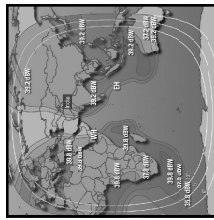

FREQ/POL	CHANNEL	SR	FEC	FREE / SCRAM	NOTES
4054 V	Tamil, CNBC Bajar, News 18 Assam & North-East, News 18 India, MTV HD+	4400	3/4	Irdeto 2 HD	C Beam
4059 V	Airang World	3529	3/4	FTA	C Beam
4064 H	CTS (South Korea)	19850	7/8	FTA	C Beam
4064 V	Aljazeera English, CNBC Asia-Pacific, CGTN, EWTN Africa - Asia, ABC Australia Asia, BBC World News South Asia, Radio Australia English for the Pacific, Radio Australia English for Asia, EWTN Radio	4400	3/4	Irdeto 2 / PowerVu/FTA	C Beam
4069 V	Sanskrit TV, Satsang TV	2500	2/3	FTA	C Beam
4076 V	Hope Channel International	3906	5/6	FTA	C Beam
4083 V	TRT World HD	3428	3/4	FTA HD	C Beam
4090 H	China Radio International	14368	3/4	FTA	C Beam
4092 V	Travel XP HD(scr), Kashish News, Taaza TV, STV Haryana News, Travel XP Tamil (scr), Sangeet Marathi, VTV News, Travel XP HD (scr), Hi Dosti, Bangla Talkies, Foodxp, Bhojpuri Cinema	2963	3/4	MPEG4 / FTA / Irdeto 2	C Beam
4103 H	YTN World	5720	3/4	FTA	C Beam
4116 V	CNN News 18, News 18, News 18 UK	5720	3/4	FTA	C Beam
4124 H	IndiaSign: PTC News, PTC Punjabi, PTC Chakde, PTC Punjabi Gold, Oscar Movies Bhojpuri, PTC Simran, PTC Music	8800	5/6	Conax, Irdeto 2	C Beam
4130 V	NHK World Network, NHK World Japan, NHK World Premium, NHK World Japan Radio	22193	3/5	DVB S2 Mpeg 4	C Beam
4150 H	Jaya TV HD, Jaya Plus, Jaya Max	12800	3/4	MPEG-4/HD	C Beam
4155 V	Urdi 1 ME (scr), Peace TV Urdu, Peace Tv English, Peace TV Bangla, Peace TV Chinese, Huda TV, I Plus TV	14400	3/4	MPEG4/Irdeto2	C Beam
4163 H	Zee Cinema HD, Zee TV HD, Zee Anmol, & Pictures HD, Zee Marathi HD, Zee Telugu HD, Zee Kannada HD	22500	5/6	FTA / Irdeto 2	C Beam
4182 H	WION, EZ Mail, Zee Kalak, Zee Salaam, Zee UP / Uttarakhand	7500	5/6	DVB S2 Conax	C Beam
4184 V	Aaj Tak India Today, Good News Today, Aaj Tak International, India Today International, Aaj Tak UK, Aaj Tak Planetcast: 4TV, Sahana News, News 1st (India), News India 24x7, Anjan TV, Food Food, India Ahead, Ahsas TV, Republic TV, Harvest TV, Keralaam, Jai Maharashtra, Republic Bangla, 1st India	16296	3/4	Mpeg 4 Conax Irdeto-2	C Beam
4195 H	Sky News International	21600	5/6	FTA Mpeg4	C Beam
		4000	1/2	PowerVu	C Beam
GSAT-18 at 74 Deg East Bom Az 173 EI 73, Bir Az 191 EI 74, Del Az 184 EI 56, Chennai Az 202 EI 73, Bhopal Az 186 EI 62 Cal Az 212 EI 59					
3777 H	DD News HD, DD Retro	4000	3/4	Mpeg 4 BISS	India Beam
3782 H	DD National, DD News, DD Retro, DD Sports	2000	3/4	Mpeg 4 BISS	India Beam
11578 H	Utkarsh Channel 4, Utkarsh Channel 1, Utkarsh Channel 2, Utkarsh Channel 3	5000	3/4	Mpeg 2 FTA	India Beam
11667 V	KITE VICTERS: KITE VICTERS Plus, KITE VICTERS	2000	3/4	Mpeg2 FTA	India Beam
11681 V	VTU	2966	3/4	Mpeg 2 FTA	India Beam
11686 V	Lokshiksha, Sanchar	2900	3/4	Mpeg 2 FTA	India Beam
ABS 2 at 75 deg E: Bom Az 173 EI 73, Bir Az 191 EI 74, Del Az 184 EI 56, Chennai Az 202 EI 73, Bhopal Az 186 EI 62 Cal Az 212 EI 59					
3606 V	AP1 TV	2707	5/6	DVB-S2	Global Beam
12524 H	Supreme Master TV, TBN Inspire International, SBN International, TBN Asia, Daystar TV, Hwarzan Satellite TV	30000	1/2	FTA	India Beam
APSTAR 7 at 76.5 deg E: Bom Az 168 EI 67, Bir Az 184 EI 74, Del 181 EI 56, Chennai Az 196 EI 73, Bhopal Az 183 EI 63 Cal Az 209 EI 60					
3634 H	Kantipur Media Group: Kantipur TV, Kantipur Cineplex	6000	3/5	DVB-S28PSK	Asia Beam
3642 H	Image Channel	3200	3/5	MPEG-4/SD	Asia Beam
3705 H	NTV Itahari	4166	3/5	MPEG-4/HD	Asia Beam
3710 H	NTV Kohalpur	4166	3/5	MPEG-4/HD	Asia Beam
3720 H	Nepal TV: NTV Plus, NTV News, NTV National	12500	3/5	MPEG-4/HD	Asia Beam
3732 V	TeleNest: Star Asia News, VSH News, Capital TV (Pakistan), Kohenoor News, Metro 1 News	16000	3/4	MPEG-4/HD	Asia Beam
3749 H	Madani Channel Bangla	3070	3/4	Mpeg 4	Asia Beam
3780 V	APT:KidZone+ Pakistan, 1 Sports, Pop Pakistan, Zorins TV, Raajee TV, Macau Lotus TV, Eurosport Asia (SD), Eurosport Asia (HD), FashionTV Asia (SD), FashionTV India (HD)	30000	3/4	Mpeg4 DVB S2 Conax	Asia Beam
3788 H	Telefilm: CTN (USA), The Word Network, SBN International, The Overcomer	10700	1/2	MPEG-4/SD	Asia Beam
3844 V	Trinity Broadcasting, TBN Asia, TBN Inspire International, Telenovela Channel, 702 DZAS, The Edge Philippines	4000	3/4	DVB-S2QPSK	C Beam
3857 V	GMA Network: Pinoy TV Asia-Pacific, GMA Life TV, GMS Pinoy TV Middle East, GMA News TV, DZBB 594 Super Radyo, Barangay, LS, 97.1	5925	2/3	Mpeg4	Asia Beam
3873 V	Bol News HD, Bol Entertainment HD	8000	3/5	Mpeg 4 HD/FTA	Asia Beam
3920 H	SPE Networks Asia: AXN Taiwan HD, Animax Asia HD, AXN East Asia HD, AXN Philippines, Gem TV, Animax Taiwan, Animax Philippines	28340	5/6	Mpeg 4	C Beam
3960 H	HBO, HBO Asia, Cinemax Asia, Cinemax Asia, HBO Taiwan	30000	3/4	PowerVu	Asia Beam
4000 H	A1 Telekom Austria: Babyfirst TV, MyZen TV, Trace Sport Stars, Mezzo Live HD, Trace Urban Southeast Asia, Star Sports China, Star Sports 2 China	30000	3/4	Mpeg 4	Asia Beam
4006 V	PSM: TV Maldives HD, PSM News, Mumratu, YES TV HD	8800	3/5	MPEG-4/HD Viaccess	C Beam
4030 V	Capital TV HD (Pakistan)	2400	3/5	DVB-S2MPEG-4	C Beam
4080 H	STAR TV: Star Movies China, Star Chinese Movies Hong Kong, Star Chinese Channel International, Star Chinese Movies			FTA	Asia Beam