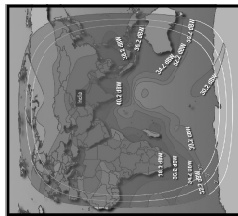

FREQ/POL	CHANNEL	SR	FEC	FREE / SCRAM	NOTES
4087 V	South East Asia, National Geographic Asia, National Geographic Wild Asia Zee Network, Zee Café HD, Zee Kerala, Zee Biskope 2	30000 5600	3/4 5/6	MPEG-4/HD HD Mpeg4	Asia Beam Asia Beam
GSAT 10/GSAT 30 at 83 deg E: Bom Az 151 EI 64, BIR Az 157 EI 73, Del Az 168 EI 55, Chennai Az 166 EI 62, Cal Az 194 EI 63					
3725 H	ETV NW: News 18 Madhya Pradesh & Chattisgarh, News 18 Rajasthan, News 18 Bihar & Jharkhand, News 18 Uru, News 18 Gujarat, News 18 Odia, Colors Bangla, Colors Marathi, Colors Kannada, Colors Infinity, VH1 India, Colors Cineplex, Colors Infinity, Colors Gujarati Cinema, Colors Bangla Cinema, Nick HD+, MTV Beats, Colors Cineplex, VH1 India, Colors Odia, Colors Gujarati	30000	3/4	Mpeg 4 Irdeto	India C Beam
3750 V	DD Uttarakhnad	2900	3/4	FTA	India C Beam
3753 V	DD Chattisgarh	2900	3/4	FTA	India C Beam
3756 H	Indiasign: Sidharth TV, Sidharth Gold, Sidharth Bhakti, A1 TV, Bada Khabar, News World, Tribe TV tests, Raftaar Media, Popular TV (India), Shubhsandesh TV, Goodnews TV (India), Channel Diviya	15000	5/6	MPEG-4/SD	ECC
3757 V	DD Jharkhand	2900	3/4	fta	India C Beam
3768 H	SVBC. SVBC Telugu, SVBC 2 Tamil, SVBC 3 Kannada, SVBC 4 Hindi	3000	3/4	Mpeg 4	ECC
3769 V	DD Harvana	3000	3/4	FTA	India C Beam
3776 H	Ishwar Bhakti TV, Rongeen TV, Manoranjan Grand, Manoranjan TV, Nanoghosh TV, News Daily 24, 6 TV Telugu, Popular TV, Sanskriti 24x7, Fateh TV, Channel Diviya, Nepal 1, Enterr, 10 Movies, Dargal TV, Khushboo TV, Bangla, Kalinga TV Nation First, Hindi Khabar, Dillagi, Naapoli Telugu, Rose TV, Pitaara, Bharat Samachar, R9 TV, Sudarshan News, Khabrain Abhi Tak, INH 24x7, Prajya TV Kannada, Seam TV, Channel 36 UP/UK, Music India, Sangeet Bangla, Sangeet Bhojpur, 9XM, 9X Jhakaas, Mastii, Naapoli, Naapoli Tamil, Naapoli Malayalam, Naapoli Kannada, Wow Cinema One, Cinema TV (India), News 11, Channel WIN, Jinvani Channel, Ind 24, Dhamaal, Maiboli, Dabangg, 9X Jalwa, B4U Kadak, Network 10, Sadhna Bhakti, Shemaroo TV, Puthuyugam TV, Argus News, Sky TV (India)	11250	5/6	FTA	ECC
3805 H	Gyandhar, Gyandarshan Indiasign: AMV Network, Sambhav TV, TV 27 News	28500	5/6	DVB-S2 MPEG-4/SD	India C Beam
3831 V	Prameya News 7	7200	3/4	FTA	India C Beam
3839 H	1 Yes News, Q Marathi, Swadesh News, Bharat Today, Janita TV Uttar Pradesh Ultrakha	3750	3/4	MPEG-4/SD	India C Beam
3847 H	Kashuri TV, Kashuri News 24, Kashuri Gold	1500	3/4	DVB-S2/MPEG-4	India C Beam
3852 H	Kanak News, Manjari, Anadi TV	3600	5/6	MPEG-4/SD	India C Beam
3861 V	Mega TV Network, Mega TV (India), Mega 24, Mega Musiq	6920	3/4	FTA	India C Beam
3870 H	Prag News, Rengoni	3974	3/5	FTA	India C Beam
3874 H	Sakshi TV	5000	5/6	MPEG-4/SD/Irdeto	India C Beam
3883 H	Doordarshan, DD National, DD News, DD Bharati, DD Kisan, DD Urdu, DD Sports, Rajya Sabha TV, DD National HD, DD News, DD India	2400	3/4	FTA	India C Beam
3885 V	Yanitha TV	4440	3/4	FTA	India C Beam
3887 H	Planetcast: NTV India, Bhakti TV	30000	3/4	FTA	India C Beam
3892 H	Planetcast: Kerala Vision, The Q India, Shemaroo Marathi Bana, Sav Dheram Sangam, Prime News, MKN Marathi, B4U Bhojpur, K News India, Epic TV, Shree Navgrah Channel, Hope Channel India, Aaseervatham TV, SriKannada, Vaanavi TV, Dhinchak 2, Republic Bharat, Non Stop Samachar India tests, LoveWorld India, Disha TV, ANB News, Dhinchak, Thendral TV, Subharti TV, ShowBox, News 1 India, Filanchi, Ishara TV, Gubbare, Dum TV Kannada, Enterr 10 Rangeela, Studio Yuva, TV 9 Bangla, TV 9 Tamil, IBC 24, 9X Tashan, Azaad TV, News Nation, Jantanta TV, News State MP & CHG, News State UP & UK	3663	5/6	Mpeg 4 FTA	ECC
3898 H	Brahmaputra Tele Productions, DY 365, Nagaland TV, Jonack, Jano Duniya	3300	3/4	FTA	India C Beam
3949 H	Subhavaartha TV, Nambikkai TV	6800	3/4	FTA	India C Beam
3954 V	Total TV Haryana, BTV News, Lotus News, TV 100, India Voice, Studio One Plus, Care World TV, Sedhana Plus, 99 TV, Shekinah TV, Swaraj, Express SMBC, Jehovah TV, TV 100 National, Paras Gold, APN	28500	5/6	FTA Mpeg4	India C Beam
3956 H	Zee Punjabi, Zee Vajwa	3673	3/4	MPEG4 FTA	India C Beam
3976 H	Bflix Movies, Hare Krishna TV, Studio N News	11572	2/3	MPEG4 FTA	India C Beam
3981 H	ETV: ETV Telugu, ETV Bal Bharat English, ETV Bal Bharat Hindi, ETV Bal Bharat Punjabi, ETV Bal Bharat Marathi, ETV Bal Bharat Gujarati, ETV Bal Bharat Pradesh, ETV Andhra Pradesh, ETV Bala Bharat Malayalam, ETV Bal Bharat Kannada, ETV Bala Bharat Tamil, ETV Balya Bharat Bangla, ETV Telangana, ETV Cinema, ETV Plus, ETV Life, ETV Abhiruchi, ETV Cinema, ETV Plus, ETV Bal Bharat, ETV Bal Bharat, ETV Balya Bharat Odia, ETV Balya Bharat Assamese	9500	7/8	(MPEG 4) FTA	India C Beam
4005 H	MH1 Prime, MH1 Music, Shradha Mh One, Shradha Mh One, Mh 1 Dil Se	3300	7/8	Mpeg 4 Conax	India C Beam
4030 H	Zee Network, Zee Picchar, Zee Thirai, Zee Sarthak	4216	5/6	Mpeg 4	India C Beam
4040H	LAMHAS/Bansal News, Navxtra News, Mantavya News, MoviePlus, Balle Balle, Sharmam TV, Peace of Mind TV, Housefull	26666	3/4	(MPEG 4) Irdeto 2	India C Beam
4054 H	Movies, DNN, Bhakti Sagar 2, M Tunes +, iLove, Box Cinema, Tehzeeb TV, Santvani Channel	4440	3/4	MPEG 4 FTA	Wide Beam
4071 H	Sun 18 Media Services: News 18 UP & Uttarakhnad, TopperTV(Scr), News18 Gujarati, News18 Bengali, News18 Kannada, News18 Punjabi Haryana & HP	7500	3/4	MPEG 4 FTA	Wide Beam