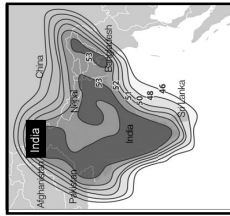

FREQ/POL	CHANNEL	SR	FEC	FREE / SCRAM	NOTES
4079 H	Surya Cinema, Surya Samachar, Surya Bhakti, Surya Bhojipuri	4800	3/4	Mpeg 4 FTA	ECC
4090 H	Zee Hindustan, Zee 24 Ghanta, Zee 24 Taas, Zee Delhi, NCR Haryana, Zee Bihar Jharkhand	7500	7/8	FTA / Conax	India C Beam
4100 H	BBS TV, BBS Channel 2, BBS Radio 1, Kurzo FM 105	4750	3/4	MPEG 4 / FTA	India C Beam
4114 H	Manorama News: Manorama News Central, Manorama News North, Mazhavil Manorama HD, Mazhavil Manorama	8000	3/4	MPEG 4 / FTA	India C Beam
4133 H	BAG Network 24: News 24, E24, Bflix Movies, Popcorn Movies, JK 24x7 News, Darshan 24, News 24 MP & Chhattisgarh, Assam Talks, Aryan TV National	11888	3/4	FTA / Irdeto 2	India C Beam
4156 H	Zee Network, &Flix HD (scr), Zee Kannada (scr), Zee Telugu (scr), Zee Talkies (scr)	15000	7/8	Mpeg4	India C Beam
4170 H	Lok Sabha TV	4650	3/4	FTA / Conax	India C Beam
4175 H	ETV Telugu	3250	5/6	FTA	India C Beam
4181 H	Kolkata TV	3232	3/4	FTA	India C Beam
10970 H	TataSky: Discovery HD World India, National Geographic India, Star Movies HD India, Star World HD India, Star Sports 2, & flix, Zee TV India, Zee Cinema Asia, Movies Now +, Channel 100 Gold, Sony Max India, Tata Sky Karaoke	32720	2/3	Videoguard	India Ku Beam
10970 V	TataSky: DD News, NDTV India, News 18 India, Mirror Now, 9XM, Star Bharat India, Zee News, CNBC Awaaz, Movies Now, KTV, News 24 MP & Chhattisgarh, ABP News India, B4U Music India, UTV Action, Eurosport India, Power TV, 9X Jaiva, Aaj Tak, Star Gold 2, Munsif TV, Pogo, India News, CNA, Star Movies India, DY 365, India TV, Zing Asia, Sony Yay!, Jalsha Movies, Zee Keralam, Zee Bollywood, & TV, UTV Movies, Public TV, @ Tata Sky Smart Games	32720	2/3	Videoguard	India Ku Beam
11010 H	TataSky: Sony Pix, &Flix, Comedy Central, Mastii, Animal Planet, Sun TV, Zee Café, Sun Bangla, Channel 100, Pogo, Cartoon Network India, Colors Gujarati, Channel 100, Pogo, Cartoon Network, Colors Gujarati, Channel 100 Platinum, DD Kashir, DD Kisan, Surya Bhakti, DD Chandana	27500	3/4	Mpeg 4 Videoguard	India Ku Beam
11010 V	TataSky: Tata Sky Comedy, TV 9 Kannada, Sony Ten 4, History TV 18, Star Sports Select HD1, Star Sports Select HD1, Maha Movie, Sony BBC Earth, Star Gold Select, Sony Max 2, Music Zone, Enterr 10, & pictures, & TV, Times Now World, Star Utsav Movies, Zee Anmol Cinema, B4U Movies India, Colors Cineplex, Sony Wah, Star Gold Select	32720	2/3	Mpeg 4 Videoguard	India Ku Beam
11050 H	TataSky: Star World Premiere HD, History TV 18, Colors, Star Plus HD India, Star Sports 1, Star Bharat India, SET India, Sony Six, Star Gold HD India, Tata Sky Classroom, @ Active Smart Manager	32720	2/3	Mpeg4 HD Videoguard	India Ku Beam
11050 V	TataSky: Prag News, News X, Paras TV, Avush TV, Aaj Tak, Udaya Music, National Geographic India, Star Sports 2, Khushboo TV, DD Manipur, Sony Six, Disney Junior India, Discovery Channel India, Sony Ten 3, MTV Beats, News Nation, History TV 18, & priv HD, Discovery HD World India, Tez, Tata Sky English, Today's Special, Tata Sky English	32720	2/3	Mpeg 4 Videoguard	India Ku Beam
11090 H	TataSky: Channel 100, News18 Raj, Colors Odia, ABP News India, Sonic Nickelodeon, Aastha TV, Sanskar TV, India TV, News 24, Shraddha Mh 1, Zee Bihar Jharkhand, MTV India, Udaya Comedy, TV 9 Kannada, Nat Geo Wild Asia, Nick Jr. India, Sony Six, Star Jalsha KTV, Star Maa TV, Zee Telugu, Zee Bangla, Udaya TV, Discovery Tamil, VH1, Star Sports 1, Udaya Music, News18 MP & Chhattisgarh	32720	2/3	Mpeg 4 Videoguard	India Ku Beam
11090 V	TataSky: Movies Now, Colors Kannada, Star World HD India, Sony Max India, Sony Ten 2, Sony Pix, Eurosport India, Star Movies HD India, Star World Premiere HD, Zee Café	32720	2/3	Mpeg 4 Videoguard	India Ku Beam
11130 H	TataSky: DD News, TataSky Cooking, NDTV India, Prag News, Discovery India, Sony Ten 2, Movies Now, 9xm, Zee Salaam, News 18, News Live, DY 365, Sony Ten 1, CNBC Awaaz, Distia TV, 9X Tashari, Star Suvarna Plus, Disney Junior, India News Haryana, Gemini Life, Sun Life, B4U Music, Dangal TV, Ramdhenu, Shop CJ, Zee Talkies, Gemini Comedy, NTV, India News, AXN India, Sony ESPN, Public TV, Colors Infinity, Channel NewsAsia, Zing Asia, News18 Lokmat	32720	3/4	Mpeg 4 Videoguard	India Ku Beam
11130 V	Colors Bangla, DD Assam, Travelxp HD, E 24, ABP Ananda, Aakaash Aath, ETV Cinema, Zee Action, Sony Pai, Kaurmudy TV, Star Sports 2, Animal Planet India, CBeebies Asia, T-Sat Nipuna, NK TV 24x7, Movies Now, Cartoon Network India, NDTV Profit, NDTV Prime, Disney Channel India, Viay Super, Tata Sky Bollywood Premiere, Rang Lokshahi News, Republic Bharat, Asianet, Nickelodeon India, Zoom, Sony Ten 1, Star Utsav, NewsTime Bangla, Nick Jr India, CTVN AKD Plus, TLC HD India, National Geographic Wild Asia	32720	2/3	Mpeg 4 Videoguard	India Ku Beam
11170 H	TataSky: Zee News, Zee Business, Hungama TV, Disney India, Star Sports 1 Hindi, PTC Punjabi, Star Sports 1 Tamil, Star Sports 1, PTV Punjabi, Khushi TV, Sony Ten3, Colors Bangla, Colors Kamada, ABP Majha, AajTak, VH1 HD, E24, Nickelodeon India, Epic HD, Star Sports Select HD2, Dance Studio, Colors Marathi, Jalsha Movies, Star Pravah	32720	2/3	Mpeg 4 Videoguard	India Ku Beam
11170 V	TataSky: Zee Biskope, Star Sports Select HD2, PTC Music, Nick HD+, Sun Bangla, DD Kashir, Sony Ten 1 HD, Star Movies Select, Colors Bangla Cinema, News Tamil 24x7, Hornbill TV, Sony Pix, Mango, Khabar Fast, CNBC TV 18, Romyedy Now, & flix, Zee Café, Mazhavil Manorama, tata Sky Theatre, Mastii, Animal Planet India, Comedy Central India, MNX, Tata Sky Fun Learn	32720	2/3	Mpeg4 Videoguard	India Ku Beam