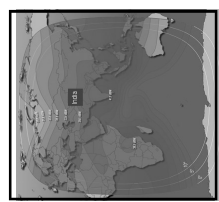

Subscribe to
SATELLITE & Cable TV
www.scattmag.com