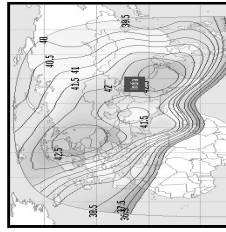

CHANNEL GUIDE

UPDATED AS OF 1ST JUNE 2022 FTA = Free To Air • SCR = Scrambled • Radio Channels in Italics

FREQ/POL	CHANNEL	SR	FEC	FREE / SCRAM	NOTES
3876 H	Ayush TV, MK Tunes, MK Six, Sai TV, Hindu Dharmam, TV 5 Kannada, Malai Murasu TV, Malar TV, Shalini TV, News J, Pattrika Rajasthan, Sangamam TV	28800	5/6	Mpeg 2 / Mpeg 4 Irdeto	Landmass_beam
3885 V	Indiasign: CVR English, CVR OM Spiritual, Nireekshana TV, Pasand TV, DA News Plus, Hornbill TV, Madhimugam TV, NK TV 24x7, Mangalam TV	14300	3/4	Mpeg4 FTA	Landmass_beam
3894 H	SUN NW: Sun TV, KTV, Sun News, Sun Music, Gemini TV, Gemini Movies, Gemini Comedy, Udaya TV, Udaya Movies, Surya TV, Surya TV HD, Chutti TV, Kochu TV, Gemini Music, Surya Movies, Gemini Music HD, Gemini Movie HD, Udaya HD, Sun Bangla, Sun Marathi	30000	3/4	Mpeg4 Irdeto 2	Landmass_beam
3914 H	Indiasign: HMTV Aradhana TV, T News, MBC TV, Calvary TV, Priarthana Bhawan TV, 7 S Music, ABN, V6 News, CVR News, Mercy TV (India), FM News, CVR Health, Inews, 10TV, 1 Sports	13840	5/6	DVB S2 Mpeg 4	Landmass_beam
3925 V	New Delhi TV: NDTV 24x7, NDTV India, NDTV Profit, NDTV Prime, NDTV Good Times	11200	3/4	Mpeg4 Irdeto 2	Landmass_beam
3932 H	Life, Sun TV HD, KTV HD, Sun Music HD, Gemini TV HD	30000	3/4	Mpeg 4 Irdeto 2	Landmass_beam
3965 V	Indo Teleports: Peppers TV, Maha Punjabi, Total TV Haryana, Chardikla Time TV, Enterr10 Bangla, Enterr 10 TV5 Monde Asia, TV5 HD, TV5 Style HD	18330	2/3	DVB S2	Landmass_beam
3966 H	Thanthi TV, Janam TV, Jothi TV, Nambikkai TV, News Tamil 24x7	12335	3/4	Mpeg 4	Landmass_beam
3984 H	VoA TV Global HD, VoA TV Indian Ocean HD, VoA TV China HD, VoA TV Africa HD, God TV Asia, Colors Mena HD (scr) Planetcast: Shalom TV India, Media One, Kaumudy TV, PowerVision TV, Sathiyam TV, Dheeran TV, Harvest TV 24x7, Safari, Ashirwad, Darshana TV Middle East, Dighvijay News 24x7, Tunes 6 Music, Velicham TV, Studio One +, Samachar Plus 24x7, Reporter	14400	3/4	MPEG-4/SD	Landmass_beam
4015 V	Tata: Angel TV India, Captain TV, Madha TV, Madha TV, Makkal TV, Kairali Channel, We, Moon TV, Puthiya Thalaimurai, Sankara TV, Subhavaartha TV, Jamilan TV, Vasanth TV, Win TV, Polimer, Public TV, Captain News, TV5 News, Polimer News, MK TV, Public Music TV, Kairali Arabia, Public Movies, Mathuphumi News, Kappa TV	14400	2/3	Mpeg 4	Landmass_beam
4024 H	PlanetCast: Vijay TV, Asianet News, Asianet ME, Suvarna News, Amrita TV, Goodness TV, Jahind TV, Jeevan TV, Manorama News Intl., 24 News, Flowers TV (scr), Sakhi TV	14400	2/3	VideoGuard	Landmass_beam
INTELSAT 20 / 36 at 68.50 deg E: Bom Az 193 EI 67, Bir Az 215 EI 71, Del 197 EI 55, Chennai Az 222 EI 69, Bhopal Az 202 EI 61, Cal Az 223 EI 55					
3715 V	KBS Korea	2800	2/3	Mpeg4	C Beam
3723 V	Indiasign: TV 9 Telugu, TV 9 Kannada, TV 9 Marathi, TV 9 Gujarati, TV 9 Bhatatvarsh, Mahaa News	9600	3/4	Mpeg 4 DVB S2	C Beam
3739 H	Discovery Networks India: Discovery Channel India, DTram, Animal Planet India, Investigation Discovery India, Investigation Discovery Science India, Discovery Turbo India, TLC India, Discovery HD World India, Discovery Kids India, TLC HD India, Animal Planet HD World India	30000	3/4	Mpeg4	C Beam
3769 V	Aastha TV, Ariniant TV, Aastha Tamil, Aastha Telugu, Aastha Kannada	7200	3/4	Mpeg 4	C Beam
3774 V	Aastha TV	2944	3/4	FTA	C Beam
3777 V	Aastha Bhajan, Vedic TV	2940	3/4	FTA	C Beam
3782 V	CGN TV	2965	3/4	FTA	C Beam
3788 V	J Movies	4400	2/3	FTA Mpeg4	C Beam
3795 H	Times Group: Times Now, Zoom, ET Now, Movies Now, Movies Now+ HD, Romedu Now, Mirror Now, Times Now World HD, MNX HD, Movies Now HD, Rometry Now HD, MNX, ET Now, Times Now	30000	3/4	Mpeg4 Irdeto	C Beam
3795 V	Airrang World HD	5580	2/3	DVB S2 Mpeg 4	C Beam
3826 V	Indo Teleports: Jan TV, Khabar Fast, Pratinid Time, GS TV, Jan TV + (scr), Maha Movies, Fakt Marathi	7200	3/4	FTA Irdeto	C Beam
3850 V	Viacom 18: Colors Marathi HD, Colors Bangla HD, Colors Kannada HD, Colors Super HD, Comedy Central India, MTV Beats	14400	8/9	Mpeg4 Irdeto 2	C Beam
3868 H	Sports Inspires Life: Sony Ten 1 to 4, Sony Marathi	14450	3/4	Mpeg 4	C Beam
3868 V	Vaa Movies, True Sports TV, Cinema TV, Naaptol Tamil, Naaptol Kannada, MTV Beats HD (scr), Colors Cineplex HD (scr)	14400	2/3	FTA / Mpeg4	C Beam
3890 V	Daystar TV	1954	5/6	FTA	C Beam
3900 H	Sony India: Sony SAB TV India, Sony Pix, Sony Aath, Sony Six, Sony Pal, Sony Max India, Sony Max 2, SET India	22222	5/6	Mpeg 4	C Beam
3913 V	KBS World HD	6510	3/4	Mpeg 4 Xcrypt	C Beam
3922 V	India TV India	7000	5/6	Mpeg 4 Irdeto	C Beam
3930 H	Sports Inspires Life: Sony Six HD, Sony Ten 2 HD, Sony Ten 3 HD, Ten Cricket HD	25000	2/3	Mpeg 4	C Beam
3974 H	Zee Turner: Pogo, CNN Intl S, Asia, Cartoon Network Pakistan, Cartoon Network India	19500	3/4	PowerVu	C Beam
3974 V	Zee NW: Zee Talkies HD, Zee Bangla HD, Zee Tamil HD, Zee Kerala HD, Zee Cinemalu HD, Zee Chitramandir	22500	5/6	Mpeg 4 Conax	C Beam
3993 H	Viacom 18: MTV India, Colors Rishtey Asia, Colors Asia Pacific	4000	2/3	Mpeg4, Irdeto	C Beam
3995 V	Sun 18 Media Services: CNBC TV 18, CNBC Awaaz, News 18 Lokmat	6666	3/4	Mpeg4, Irdeto	C Beam
4000 H	& TV Middle East, Zee Zest	7500	3/4	Mpeg 4 Conax	C Beam
4003 V	Lamhas: Shubh TV, Abzy Movies, Sandesh News, Shubh Cinema, Abzy Cool, Abzy Dhakad, InSync	7200	3/4	Mpeg4 DVB S2	C Beam
4013 H	Indiasign: News Time Bangla, Rupashi Bangla, Aakash Aath, Dhoom Music, R Plus, NewsTime Assam, Manoranjan Movies, R+ Gold	7200	3/4	Mpeg 4	C Beam
4034 H	SUN 18: MTV India, Colors, Colors Rishtey Asia, Colors Cineplex, Nick Jr India, Colors Kannada Cinema, Colors Tamil HD, Colors Tamil, Colors HD, Colors Cineplex, Nickelodeon India	20500	2/3	Mpeg4, Irdeto 2	PAL
4034 V	Network 18: History TV 18, CNBC TV 18 Prime HD, History TV 18, News 18 Malayalam, Sonic Nickelodeon, News 18	21600	5/6	Mpeg4	